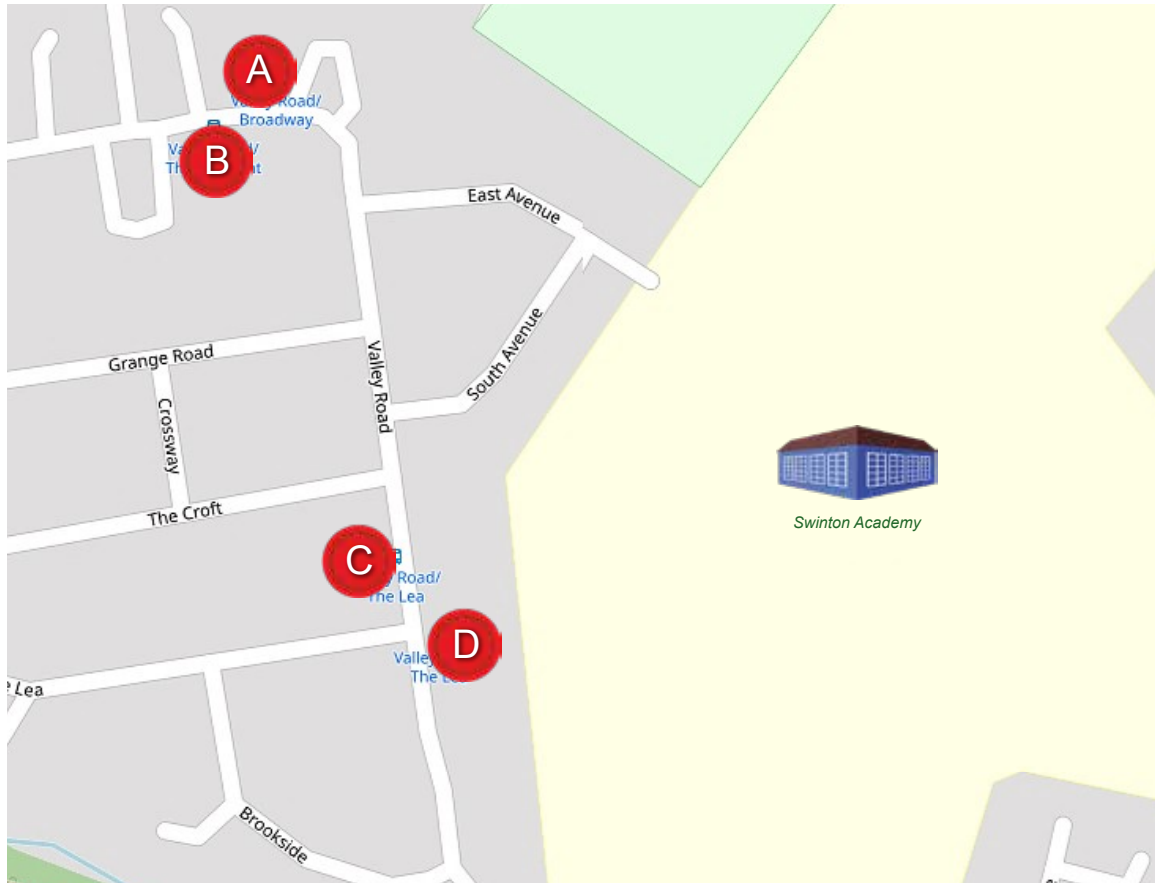

Buses serving your school

This map shows the bus stops and bus services for journeys to and from **Swinton Academy**.

[OpenStreetMap](#) Contributors | [opendatacommons.org](#) | [creativecommons.org](#)

You can use the Travel South Yorkshire journey planner to plan journeys to and from these stops. And you can use the destination finder to see where you can get to from your school.

Bus stop A: 218, 218a

Bus stop B: 218, 218a

Bus stop C: 218, 218a

Bus stop D: 218, 218a