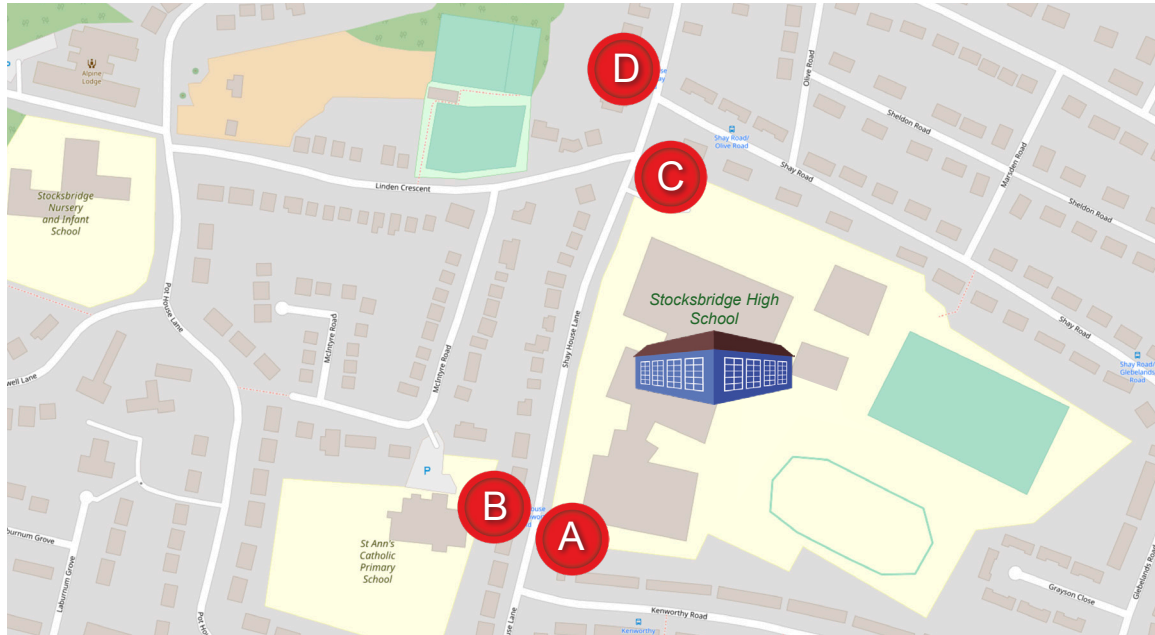

Buses serving your school

This map shows the bus stops and bus services for journeys to and from **Stocksbridge High School**.

[OpenStreetMap](#) Contributors | [opendatacommons.org](#) | [creativecommons.org](#)

You can use the Travel South Yorkshire journey planner to plan journeys to and from these stops. And you can use the destination finder to see where you can get to from your school.

Bus stop A: SL1a

Bus stop B: 777, SL1

Bus stop C: SL1a

Bus stop D: 777, SL1