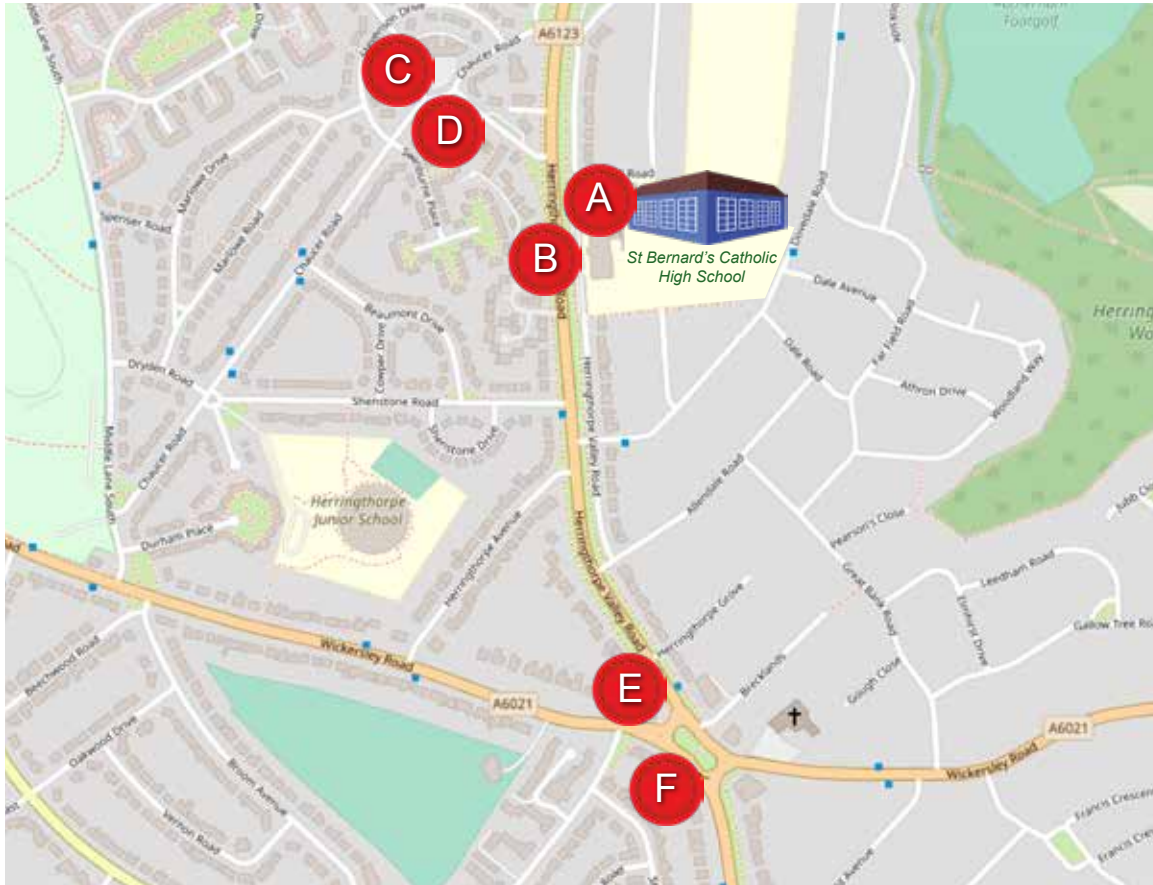

# Buses serving your school

This map shows the bus stops and bus services for journeys to and from **St Bernard's Catholic High School**.

[OpenStreetMap](#) Contributors | [opendatacommons.org](#) | [creativecommons.org](#)

You can use the Travel South Yorkshire journey planner to plan journeys to and from these stops. And you can use the destination finder to see where you can get to from your school.

**Bus stop A:** 680

**Bus stop B:** 614

**Bus stop C:** 114, 614

**Bus stop D:** 114, 614

**Bus stop E:** 1, 19a, X1, X10

**Bus stop F:** 19, 114, 614, X1, X10