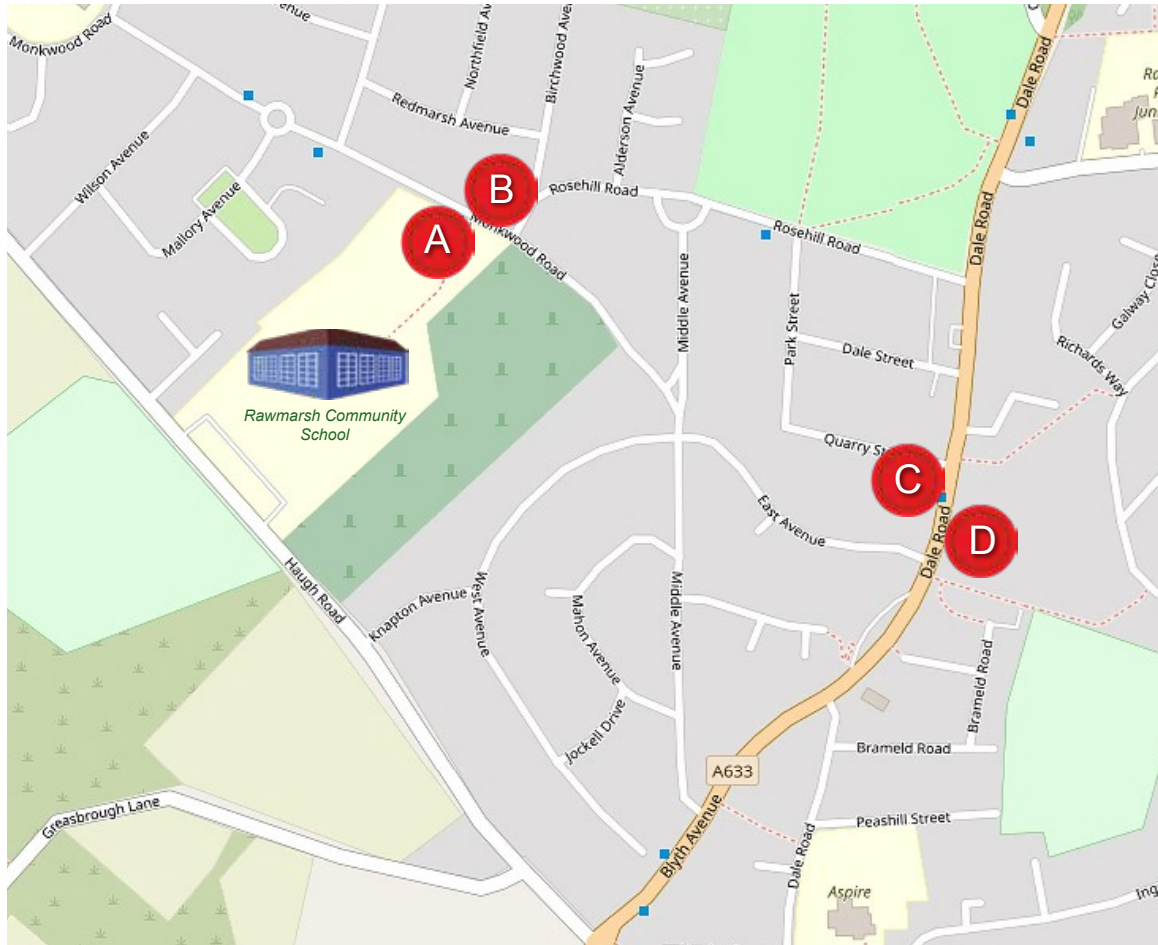

# Buses serving your school

This map shows the bus stops and bus services for journeys to and from **Rawmarsh Community School**.

[OpenStreetMap](#) Contributors | [opendatacommons.org](#) | [creativecommons.org](#)

You can use the Travel South Yorkshire journey planner to plan journeys to and from these stops. And you can use the destination finder to see where you can get to from your school.

**Bus stop A:** 8

**Bus stop B:** 8a

**Bus stop C:** 8, 8a, 22a, 22c, 22x, 208, 218, 218a, 221

**Bus stop D:** 8, 8a, 9, 22a, 22c, 22x, 208, 218, 218a, 221