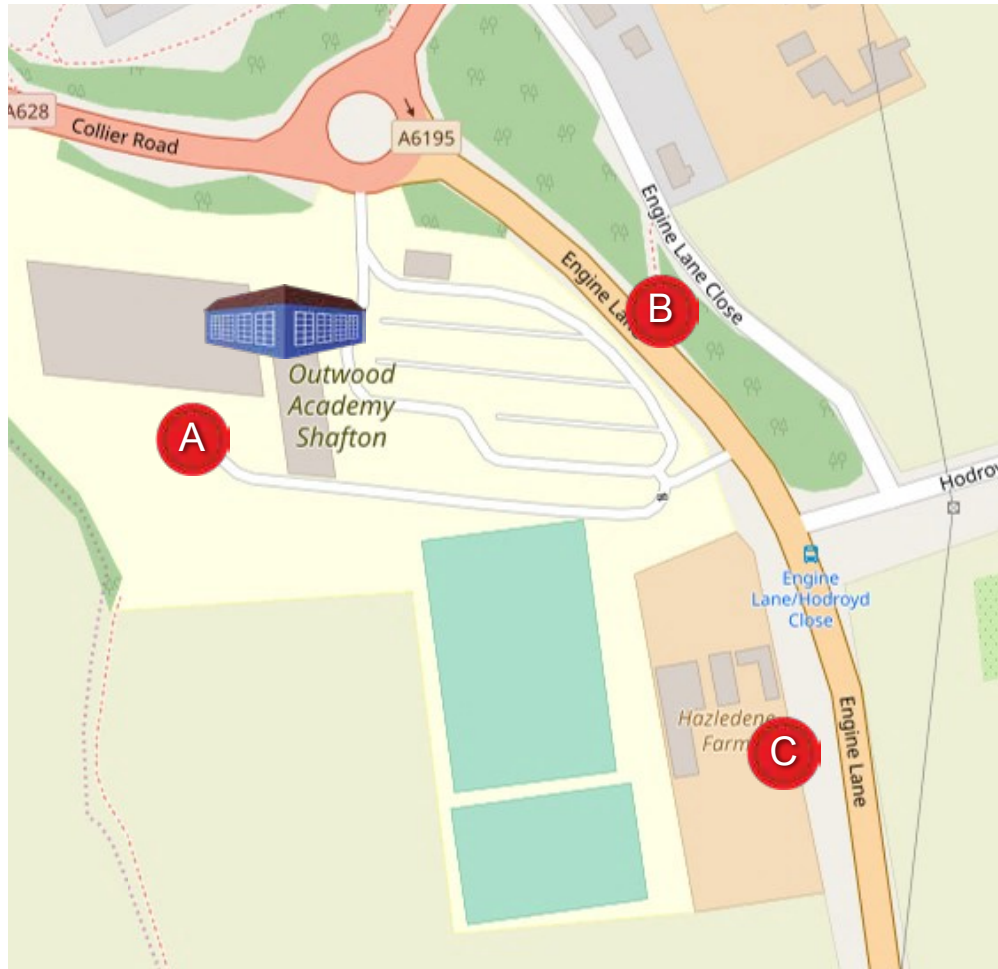

Buses serving your school

This map shows the bus stops and bus services for journeys to and from **Outwood Academy Shafton**.

[OpenStreetMap](#) Contributors | [opendatacommons.org](#) | [creativecommons.org](#)

You can use the Travel South Yorkshire journey planner to plan journeys to and from these stops. And you can use the destination finder to see where you can get to from your school.

Bus stop A: 27a, 456

Bus stop B: 28, 28c, 37, 38, 38a

Bus stop C: 28, 28c, 37, 38, 38a