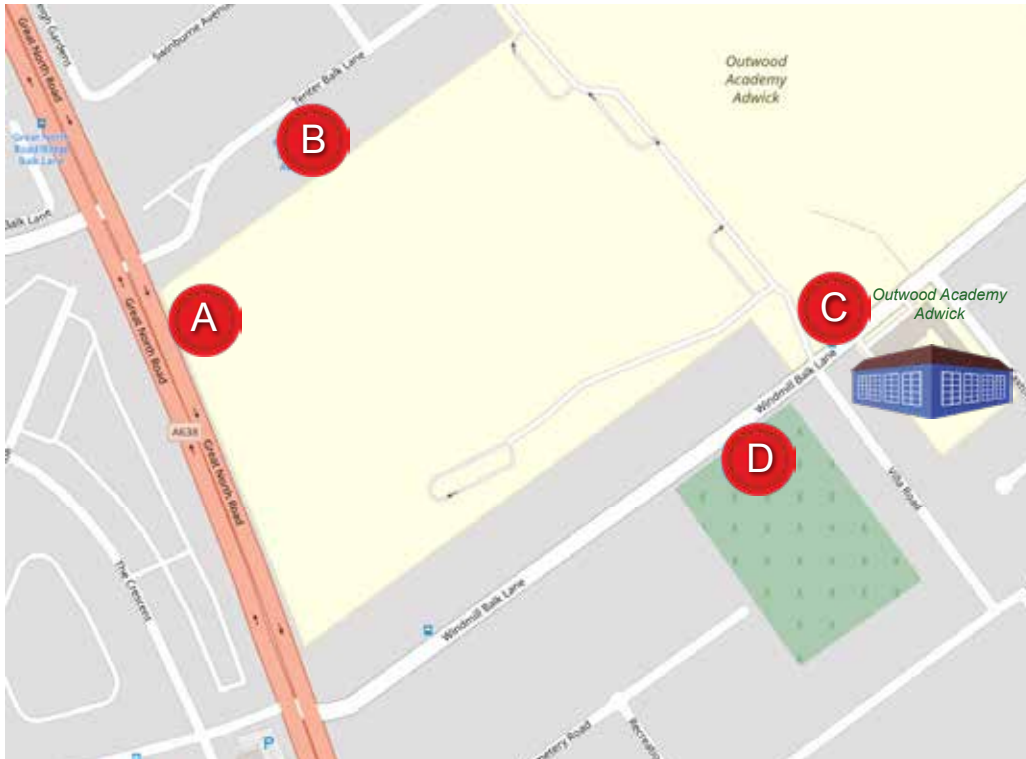

Buses serving your school

This map shows the bus stops and bus services for journeys to and from **Outwood Academy Adwick**.

[OpenStreetMap](#) Contributors | [opendatacommons.org](#) | [creativecommons.org](#)

You can use the Travel South Yorkshire journey planner to plan journeys to and from these stops. And you can use the destination finder to see where you can get to from your school.

Bus stop A: 54

Bus stop B: 54

Bus stop C: 50, 50a, 50b, 51, 51a, 450

Bus stop D: 50, 50a, 50b, 51, 51a, 450