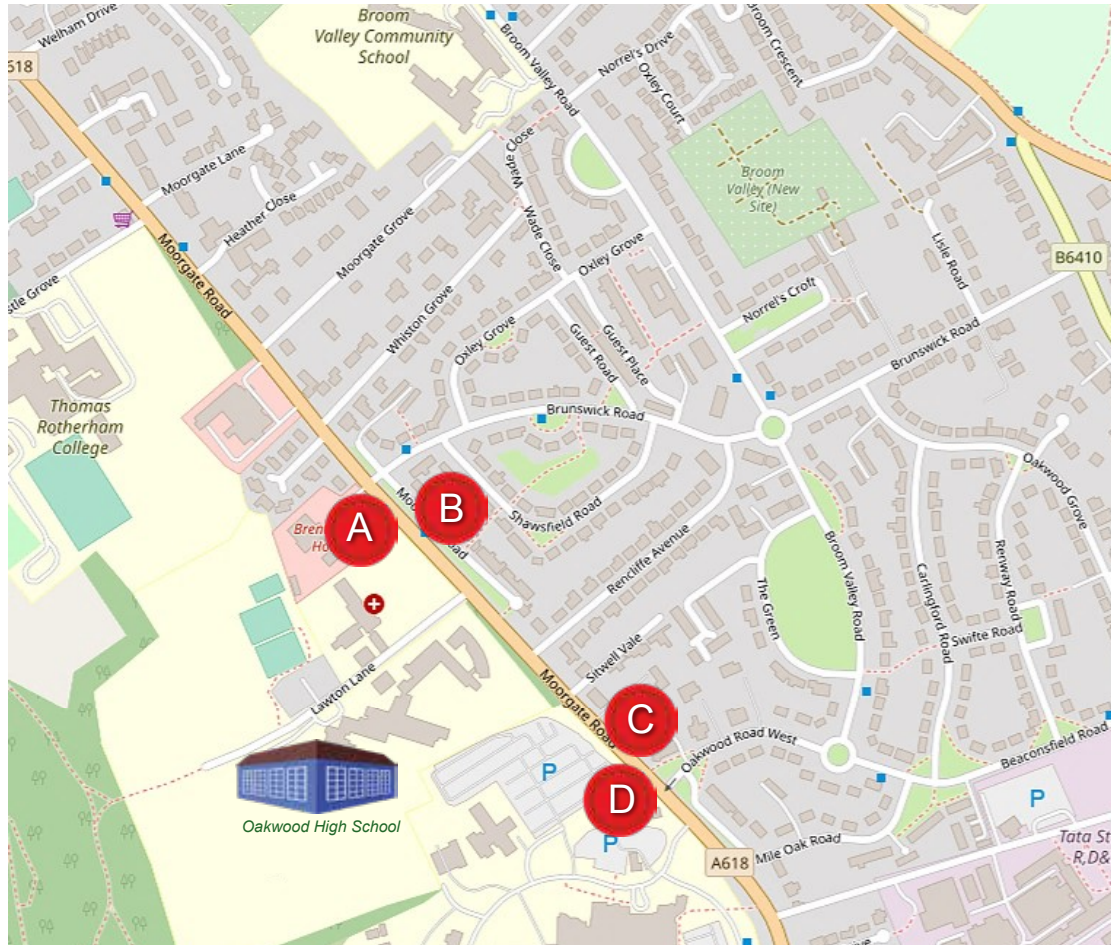

# Buses serving your school

This map shows the bus stops and bus services for journeys to and from **Oakwood High School**.

[OpenStreetMap](#) Contributors | [opendatacommons.org](#) | [creativecommons.org](#)

You can use the Travel South Yorkshire journey planner to plan journeys to and from these stops. And you can use the destination finder to see where you can get to from your school.

**Bus stop A:** 19, 19a, 20, 26, 27, 28, 29, 29a, 74a, 110, 113, 627, 681

**Bus stop B:** 19, 19a, 20, 26, 27, 28, 29, 29a, 73a, 113, 627, 681

**Bus stop C:** 19, 19a, 20, 26, 27, 28, 29, 29a, 73a, 113, 627, 681

**Bus stop D:** 19, 19a, 20, 26, 27, 28, 29, 29a, 74a, 110, 113, 627, 681