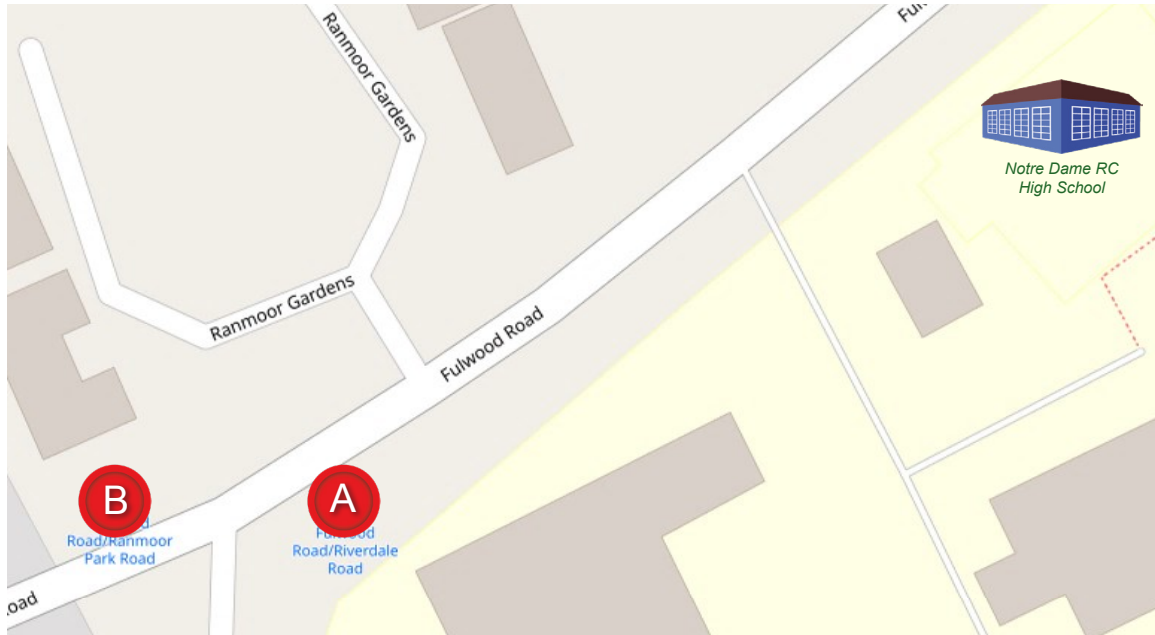

# Buses serving your school

This map shows the bus stops and bus services for journeys to and from **Notre Dame RC High School**.

[OpenStreetMap](#) Contributors | [opendatacommons.org](#) | [creativecommons.org](#)

You can use the Travel South Yorkshire journey planner to plan journeys to and from these stops. And you can use the destination finder to see where you can get to from your school.

**Bus stop A:** 120, 781, 785, 786

**Bus stop B:** 120, 779, 780, 781, 782, 784