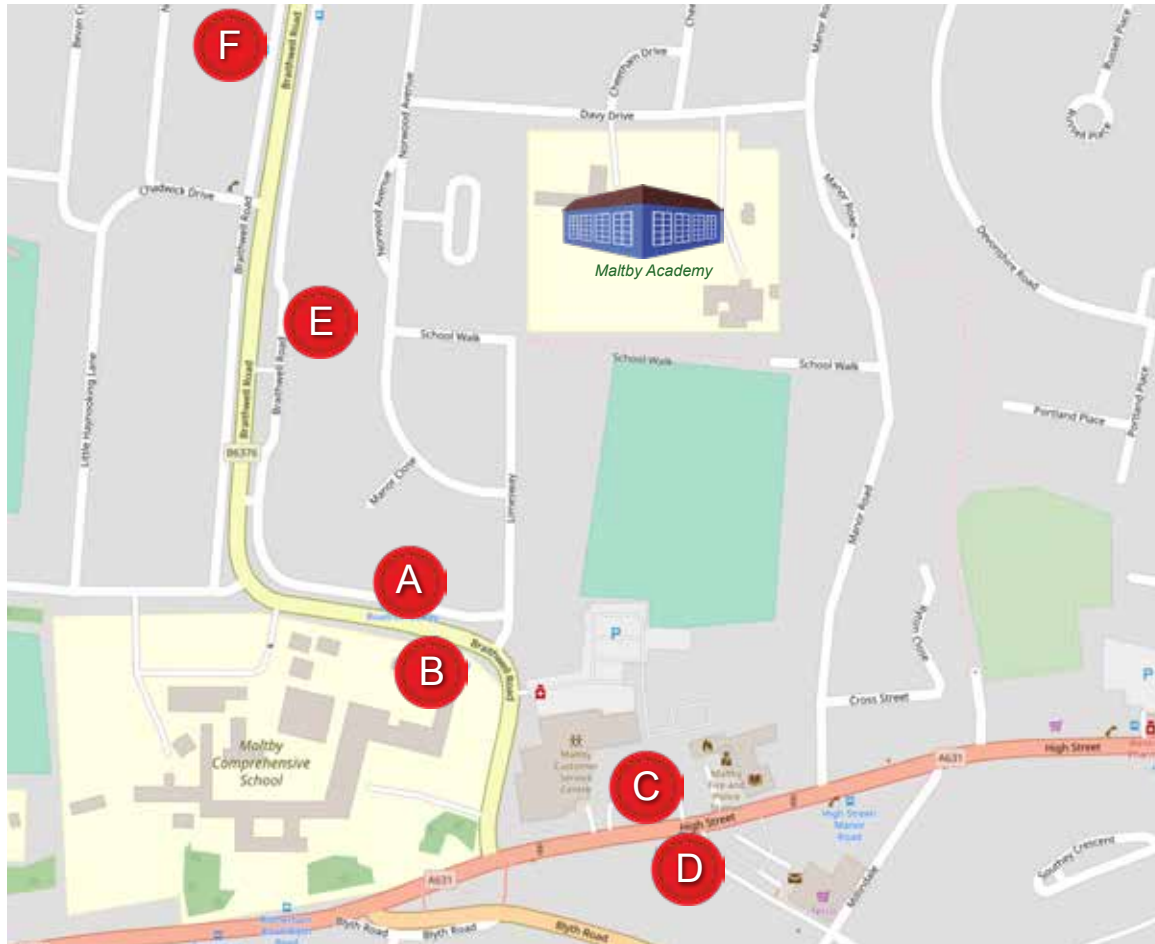

# Buses serving your school

This map shows the bus stops and bus services for journeys to and from **Maltby Academy**.

You can use the Travel South Yorkshire journey planner to plan journeys to and from these stops. And you can use the destination finder to see where you can get to from your school.

**Bus stop A:** 18, X1

**Bus stop B:** 18, 616, X1, X7

**Bus stop C:** 18, 113, X1, X10

**Bus stop D:** 10, 10a, 18, 110, 113, X1, X7, X10

**Bus stop E:** 18, 616, X1

**Bus stop F:** 18, 616, X1, X7