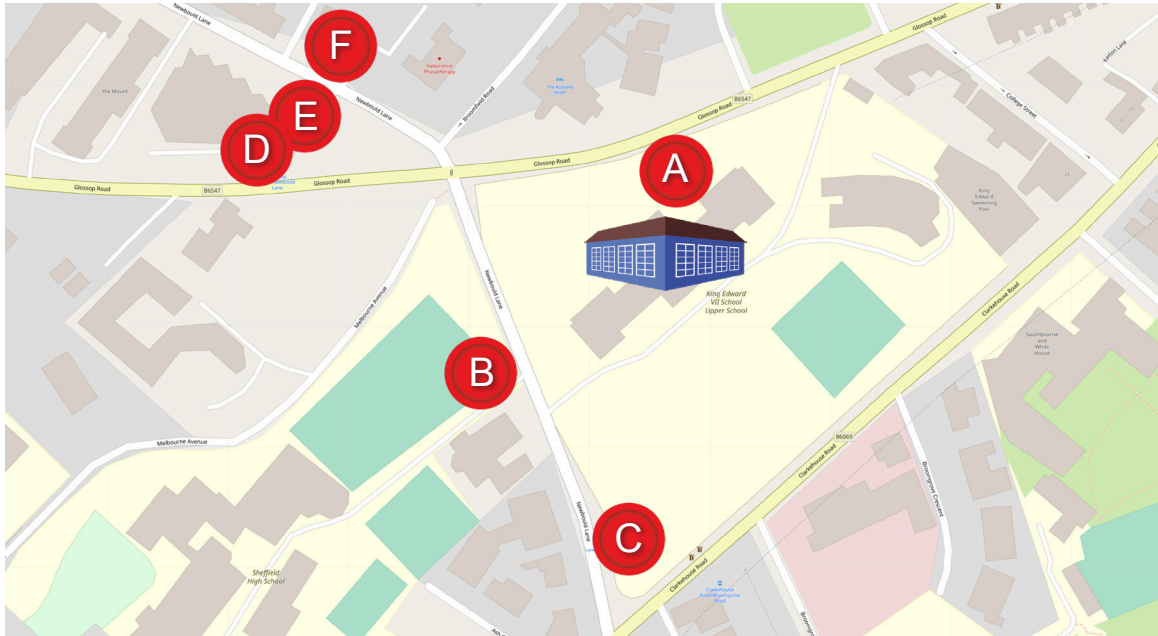

# Buses serving your school

This map shows the bus stops and bus services for journeys to and from **King Edward VII Upper School**.

You can use the Travel South Yorkshire journey planner to plan journeys to and from these stops. And you can use the destination finder to see where you can get to from your school.

**Bus stop A:** 6, 10, 10a, 120, 181, 271, 779, 781

**Bus stop B:** 6, 6a, 10, 181, 271

**Bus stop C:** 6, 10a, 181, 271

**Bus stop D:** 10, 120, 781

**Bus stop E:** 10

**Bus stop F:** 10a