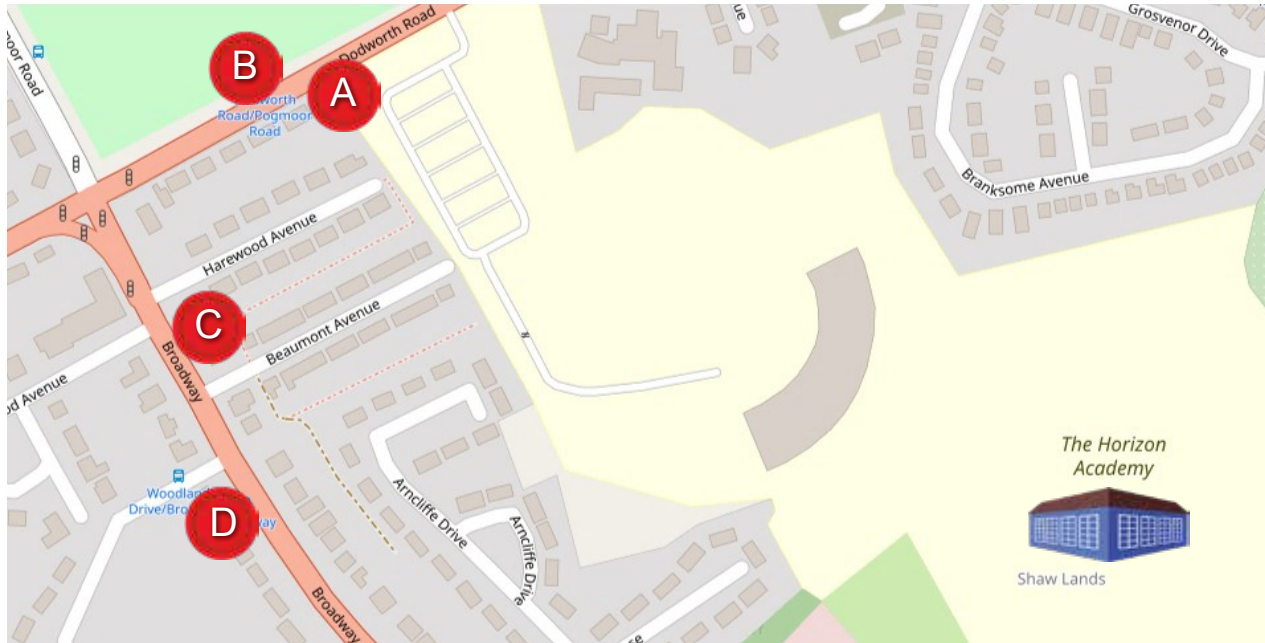

Buses serving your school

This map shows the bus stops and bus services for journeys to and from **Horizon Academy**.

[OpenStreetMap](#) Contributors | [opendatacommons.org](#) | [creativecommons.org](#)

You can use the Travel South Yorkshire journey planner to plan journeys to and from these stops. And you can use the destination finder to see where you can get to from your school.

Bus stop A: 20, 21, 21a, 22, 408, 410, 422, 479, 481

Bus stop B: 20, 21, 21a, 22, 408, 410, 478, 479, 481

Bus stop C: 43, 479

Bus stop D: 479