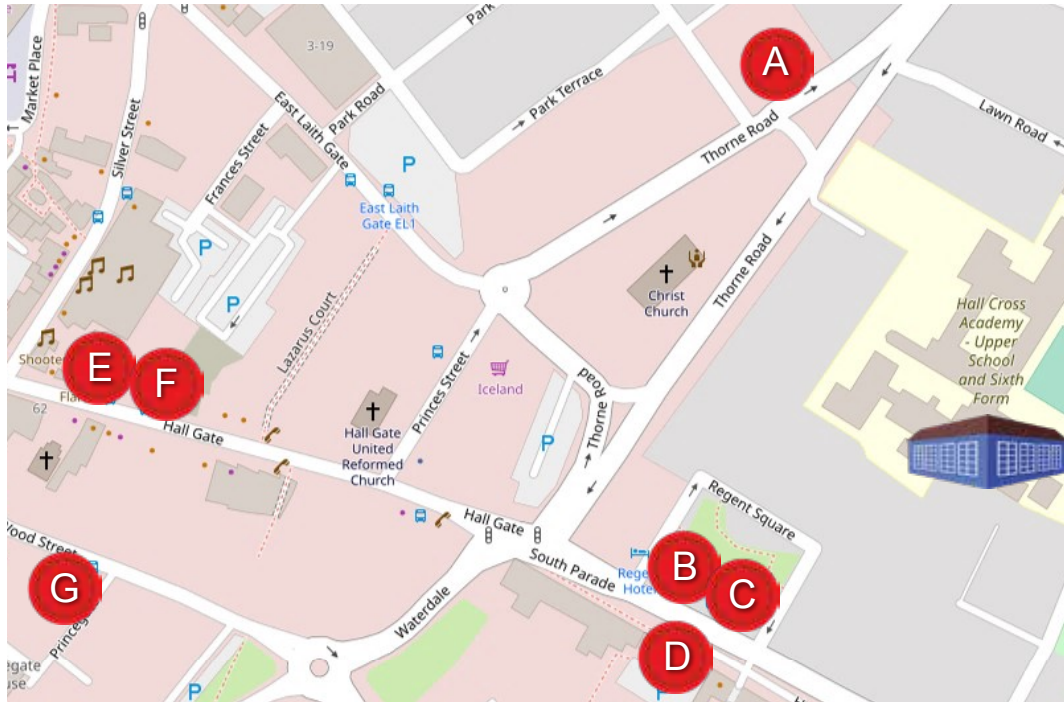

Buses serving your school

This map shows the bus stops and bus services for journeys to and from **Hall Cross Academy - Upper School**.

[OpenStreetMap](https://www.openstreetmap.org/) Contributors | opendatacommons.org | creativecommons.org

You can use the Travel South Yorkshire journey planner to plan journeys to and from these stops. And you can use the destination finder to see where you can get to from your school.

Bus stop A: 8, 8a, 65, 66, 66a, 81, 82, 84, 84a, 84b, 87, 87a, 482, 490

Bus stop B: 14, 51a, 57c, 57f, 58c

Bus stop C: 21, 25, 29, 55, 73, 98, 99, 204

Bus stop D: 14, 21, 25, 29, 51a, 56, 57a, 57f, 58a, 72, 98, 99, 204

Bus stop E: 15, 15a, 65, 66, 66a

Bus stop F: 8, 8a, 81, 82, 84, 84a, 84b, 87, 87a

Bus stop G: 8, 8a, 14, 21, 25, 29, 51a, 56, 57a, 57f, 58a, 65, 66, 72, 81, 82, 84, 84a, 84b, 87, 87a, 98, 204, 291, 457, 482, 490