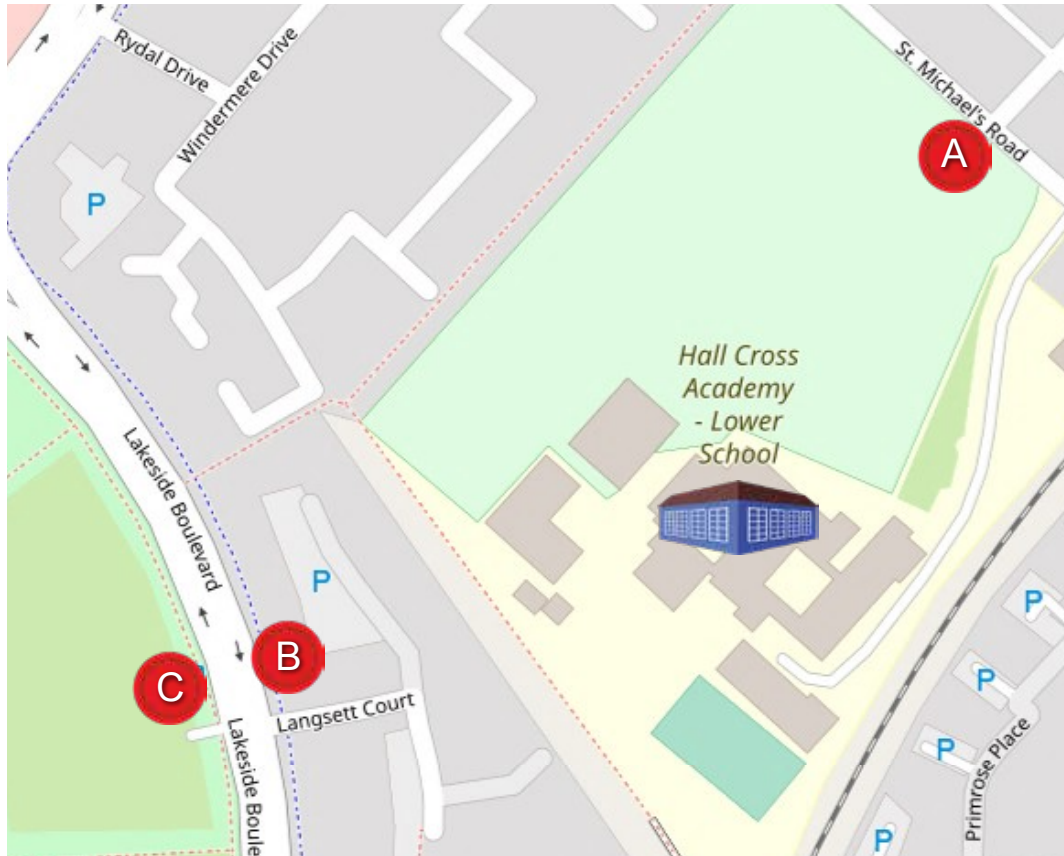

# Buses serving your school

This map shows the bus stops and bus services for journeys to and from **Hall Cross Academy - Lower School**.

[OpenStreetMap](#) Contributors | [opendatacommons.org](#) | [creativecommons.org](#)

You can use the Travel South Yorkshire journey planner to plan journeys to and from these stops. And you can use the destination finder to see where you can get to from your school.

**Bus stop A:** 457, 492

**Bus stop B:** 18, 73

**Bus stop C:** 18, 72