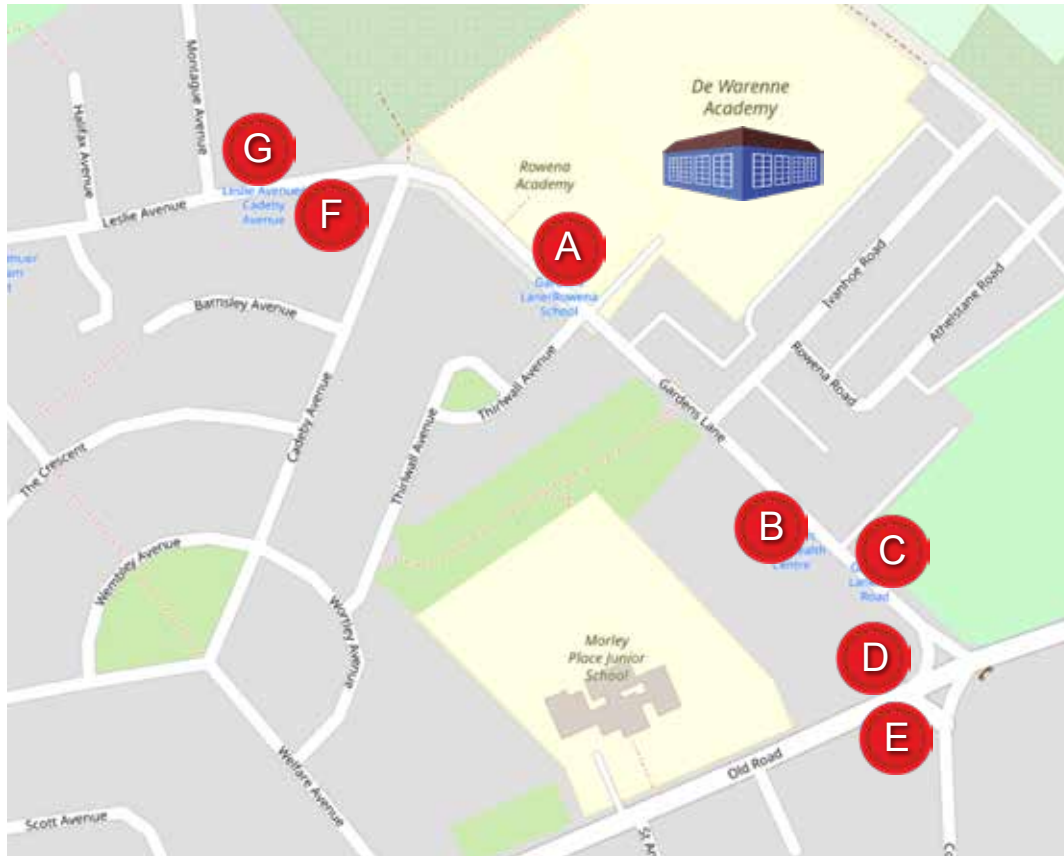

# Buses serving your school

This map shows the bus stops and bus services for journeys to and from **De Warenne Academy**.

[OpenStreetMap](https://www.openstreetmap.org/) Contributors | [opendatacommons.org](https://opendatacommons.org/) | [creativecommons.org](https://creativecommons.org/)

You can use the Travel South Yorkshire journey planner to plan journeys to and from these stops. And you can use the destination finder to see where you can get to from your school.

**Bus stop A:** 220, 221

**Bus stop B:** 220, 221

**Bus stop C:** 220, 221

**Bus stop D:** X78

**Bus stop E:** X78

**Bus stop F:** 220, 221

**Bus stop G:** 220, 221