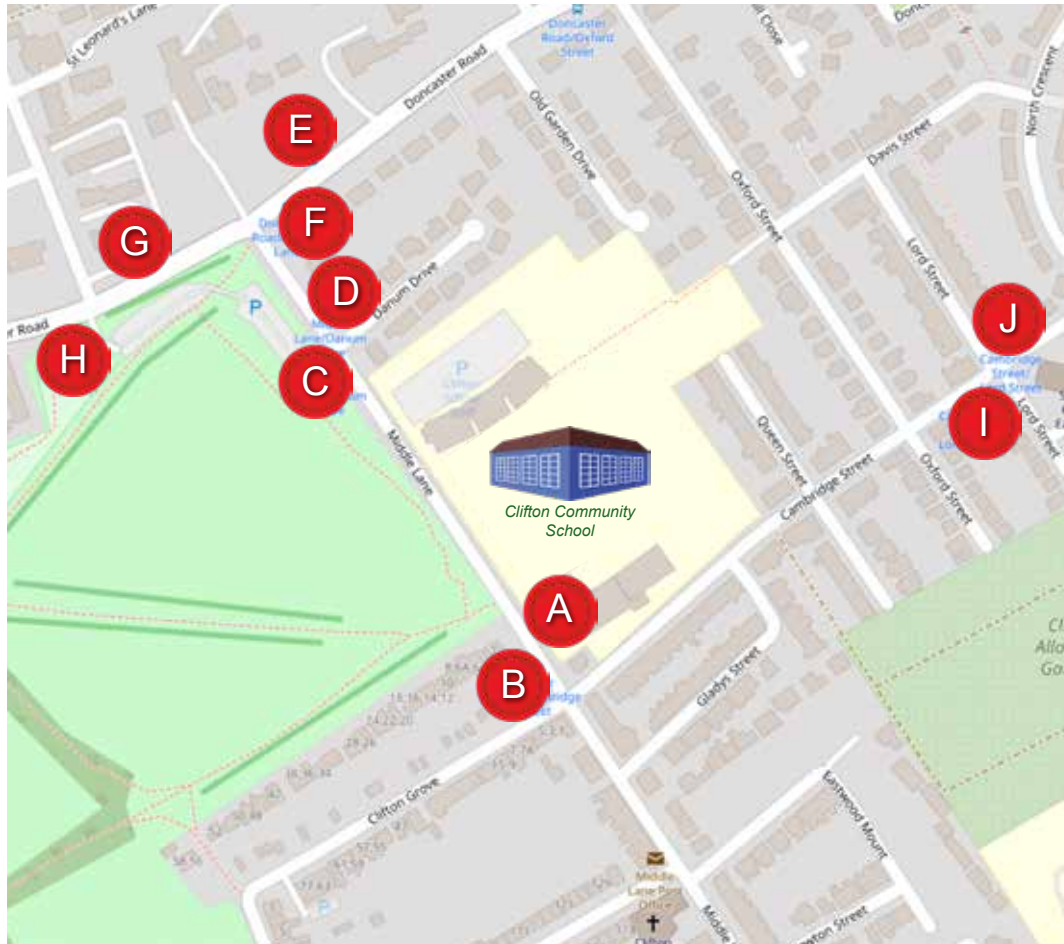

# Buses serving your school

This map shows the bus stops and bus services for journeys to and from **Clifton Community School**.

[OpenStreetMap](#) Contributors | [opendatacommons.org](#) | [creativecommons.org](#)

You can use the Travel South Yorkshire journey planner to plan journeys to and from these stops. And you can use the destination finder to see where you can get to from your school.

**Bus stop A:** 114, 614, 608

**Bus stop B:** 114, 614

**Bus stop C:** 114, 614

**Bus stop D:** 114, 614, 680

**Bus stop E:** 115, 116, 616

**Bus stop F:** 115, 116, 616

**Bus stop G:** 114, 115, 116, 614, 616, 680

**Bus stop H:** 114, 115, 116, 614, 616

**Bus stop I:** 114, 614

**Bus stop J:** 114, 614