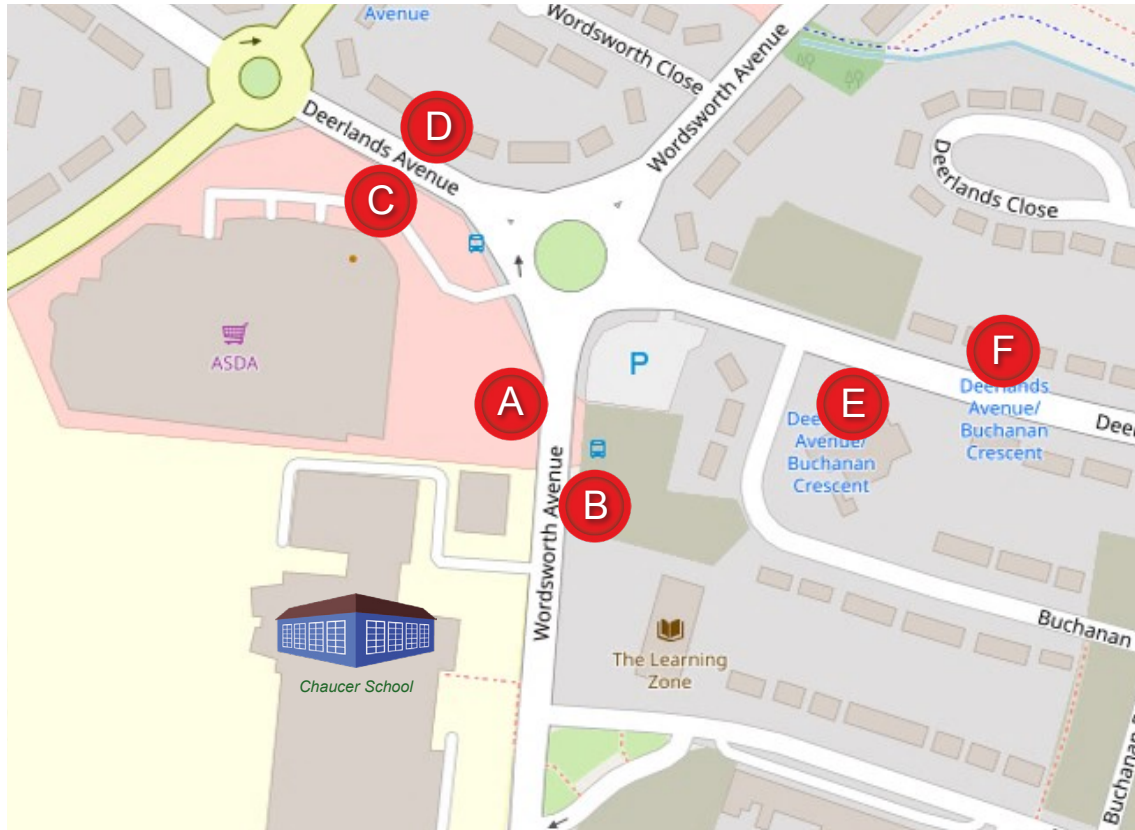

# Buses serving your school

This map shows the bus stops and bus services for journeys to and from **Chaucer School**.

[OpenStreetMap](https://www.openstreetmap.org/) Contributors | [opendatacommons.org](https://opendatacommons.org/) | [creativecommons.org](https://creativecommons.org/)

You can use the Travel South Yorkshire journey planner to plan journeys to and from these stops. And you can use the destination finder to see where you can get to from your school.

**Bus stop A:** 7, 8, 8a, 784

**Bus stop B:** 7, 8, 8a, 784

**Bus stop C:** 20, 32, 35, 86, 775

**Bus stop D:** 20, 32, 35, 86

**Bus stop E:** 20, 32, 35

**Bus stop F:** 20, 32, 35