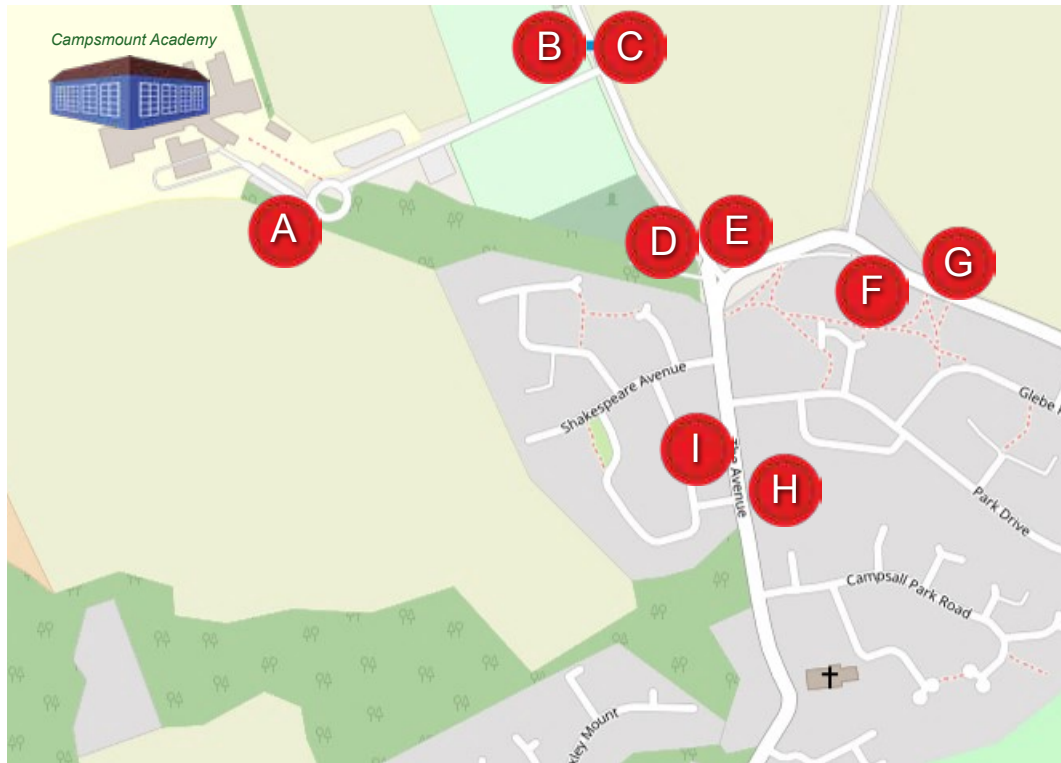

Buses serving your school

This map shows the bus stops and bus services for journeys to and from **Campsmount Academy**.

[OpenStreetMap](#) Contributors | [opendatacommons.org](#) | [creativecommons.org](#)

You can use the Travel South Yorkshire journey planner to plan journeys to and from these stops. And you can use the destination finder to see where you can get to from your school.

Bus stop A: 405, 447, 619

Bus stop B: 405, 408, 412

Bus stop C: 405, 408, 412

Bus stop D: 405, 408, 412, 447, 619

Bus stop E: 405

Bus stop F: 51a, 405, 408, 409, 447, 449, 619, X45

Bus stop G: 51a, 405, 408, 409, 447, 449, 619

Bus stop H: 51a, 408, 412, 499

Bus stop I: 51a, 408, 412, 499