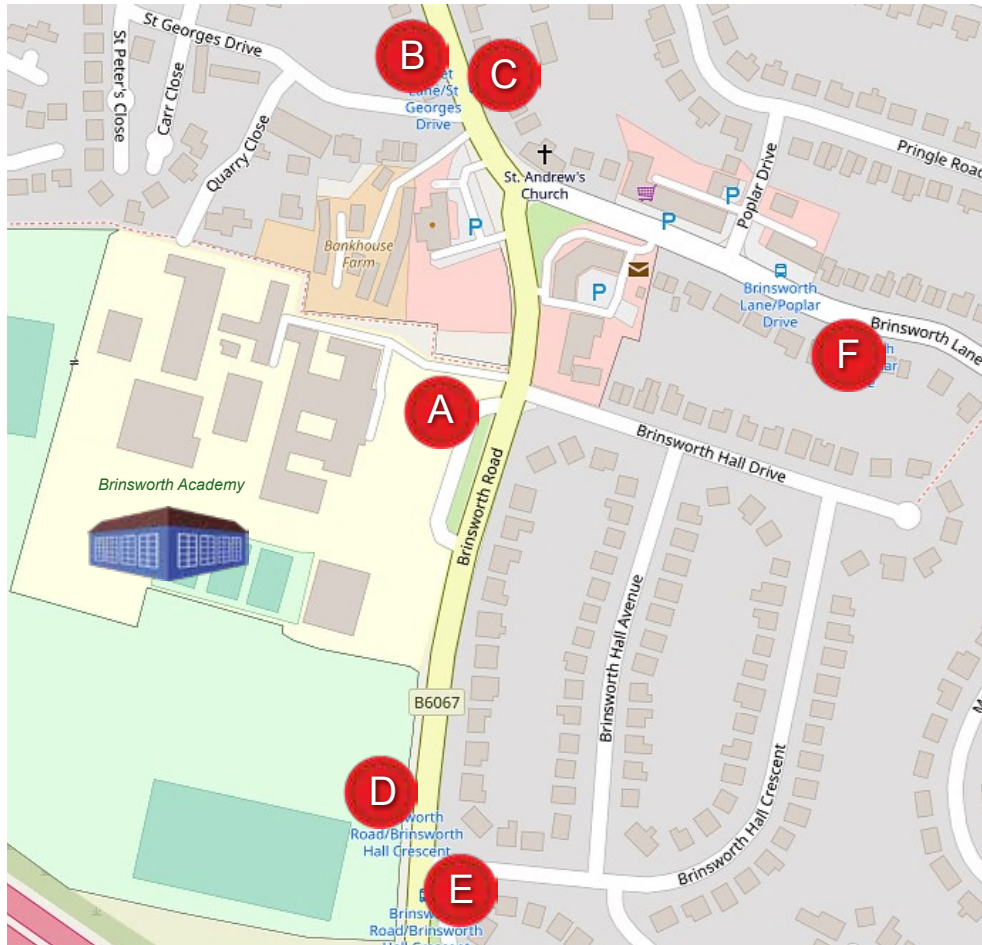

Buses serving your school

This map shows the bus stops and bus services for journeys to and from **Brinsworth Academy**.

[OpenStreetMap](https://www.openstreetmap.org/) Contributors | opendatacommons.org | creativecommons.org

You can use the Travel South Yorkshire journey planner to plan journeys to and from these stops. And you can use the destination finder to see where you can get to from your school.

Bus stop A: 73, 74, 208

Bus stop B: 73, 208

Bus stop C: 73, 73a, 208

Bus stop D: 73

Bus stop E: 74

Bus stop F: 73, 74, 208