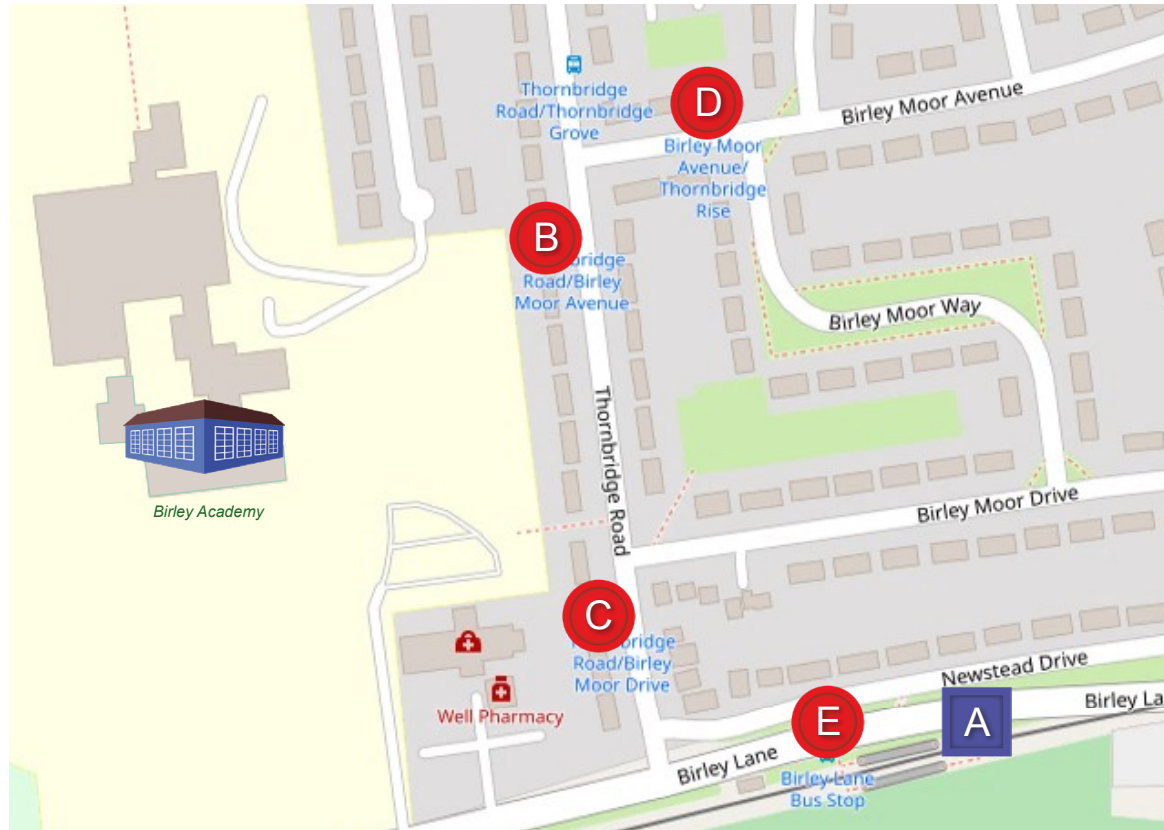

Buses serving your school

This map shows the bus stops and bus services for journeys to and from **Birley Academy**.

[OpenStreetMap](#) Contributors | [opendatacommons.org](#) | [creativecommons.org](#)

You can use the Travel South Yorkshire journey planner to plan journeys to and from these stops. And you can use the destination finder to see where you can get to from your school.

Tram stop A: Blue

Bus stop B: 8, 8a

Bus stop C: 8, 8a

Bus stop D: 8, 8a

Bus stop E: 8, 8a