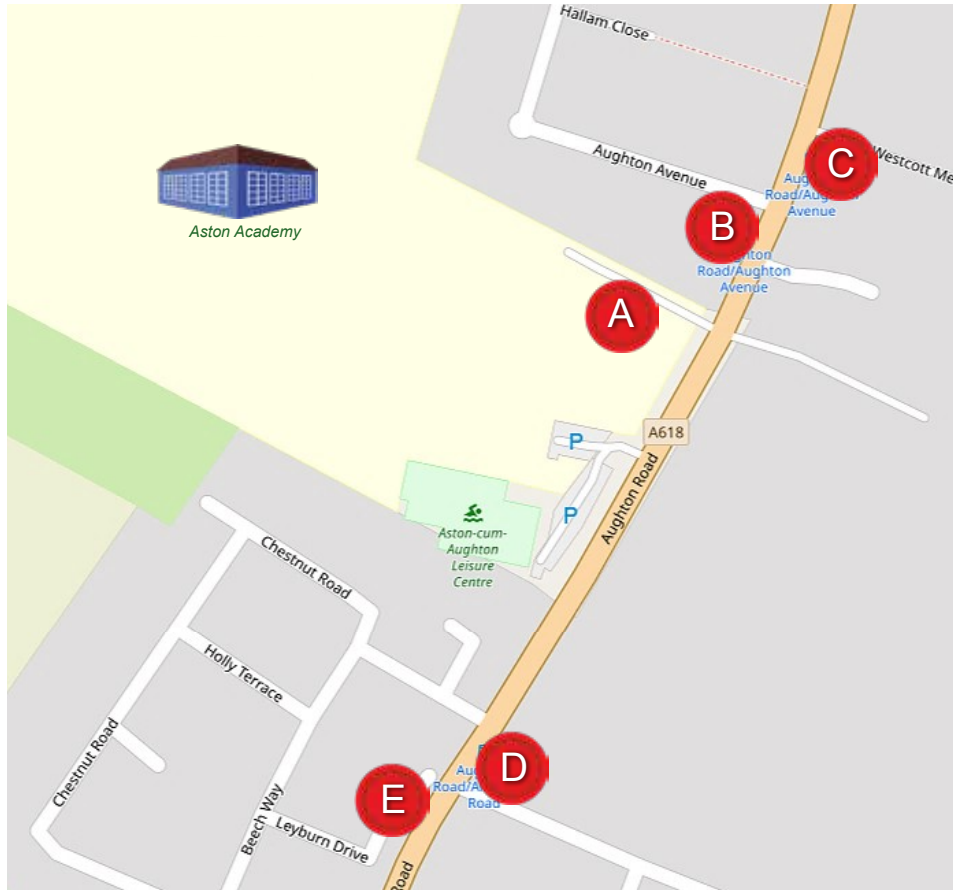

# Buses serving your school

This map shows the bus stops and bus services for journeys to and from **Aston Academy**.

[OpenStreetMap](#) Contributors | [opendatacommons.org](#) | [creativecommons.org](#)

You can use the Travel South Yorkshire journey planner to plan journeys to and from these stops. And you can use the destination finder to see where you can get to from your school.

**Bus stop A:** 627, 654, X54, X55

**Bus stop B:** 27, 28, 29, 29a, 627, X54

**Bus stop C:** 27, 28, 29, 29a, 73a, 627, X54

**Bus stop D:** 27, 28, 29, 29a, 627, 655, X54, X55

**Bus stop E:** 27, 28, 29, 29a, 627, 655, X54, X55