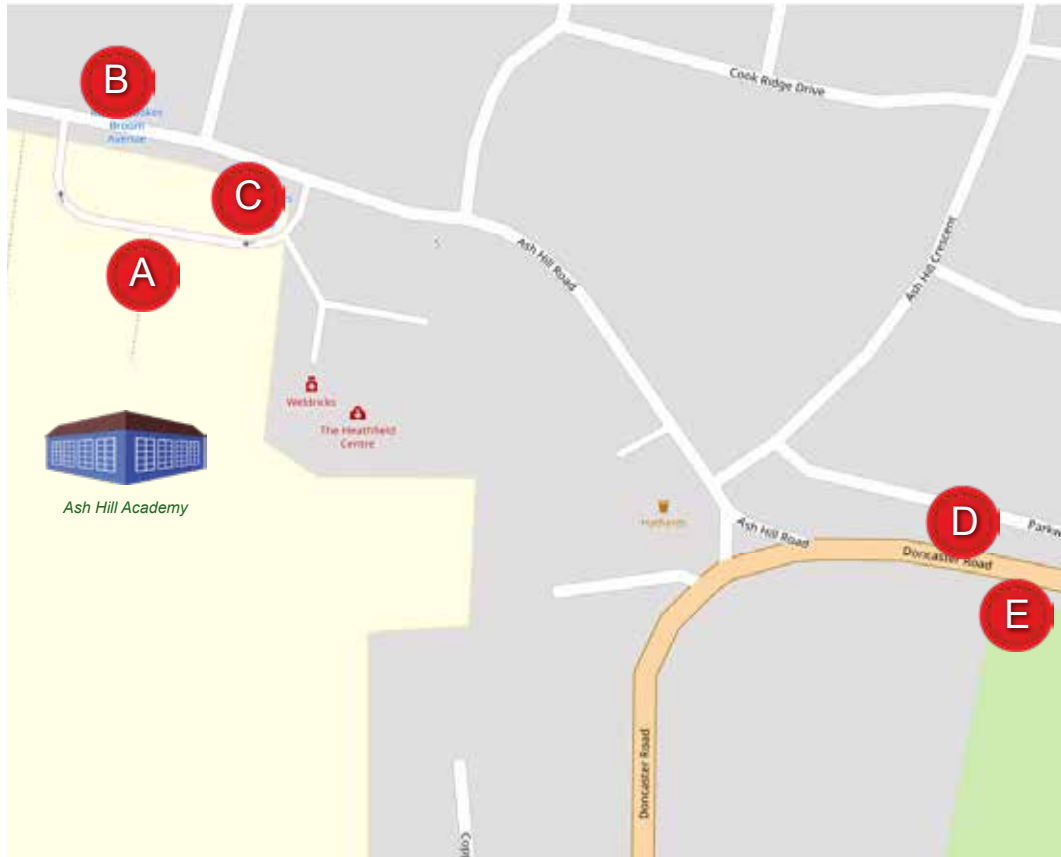

Buses serving your school

This map shows the bus stops and bus services for journeys to and from **Ash Hill Academy**.

You can use the Travel South Yorkshire journey planner to plan journeys to and from these stops. And you can use the destination finder to see where you can get to from your school.

Bus stop A: 458

Bus stop B: 8a, 84, 84a, 457

Bus stop C: 8a, 84

Bus stop D: 8, 8a, 84a, 87a, 457, 458

Bus stop E: 8, 8a, 84, 84a, 87a, 458