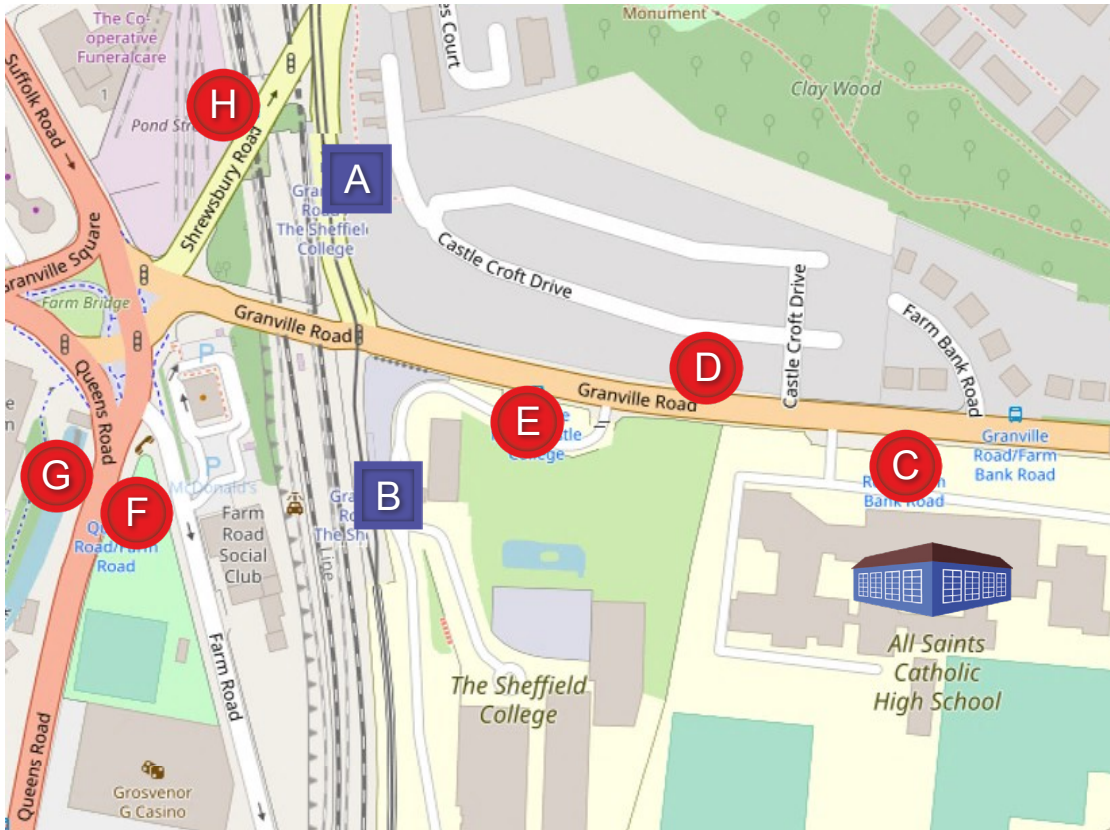

Buses serving your school

This map shows the bus stops and bus services for journeys to and from **All Saints and Seven Hills School**.

[OpenStreetMap](#) Contributors | [opendatacommons.org](#) | [creativecommons.org](#)

You can use the Travel South Yorkshire journey planner to plan journeys to and from these stops. And you can use the destination finder to see where you can get to from your school.

Tram stop A: Blue, Purple

Tram stop B: Blue, Purple

Bus stop C: 7, 8, 8a, 53, 71, 73, 74, 790

Bus stop D: 7, 8, 8a, 50, 50a, 50b, 53, 71, 73, 74

Bus stop E: 7, 8, 8a, 53, 71, 73, 74

Bus stop F: 41

Bus stop G: 24, 25

Bus stop H: 120